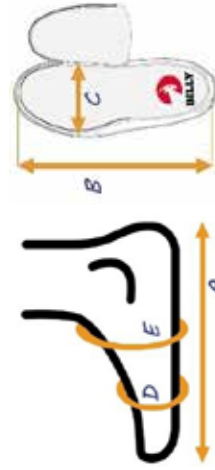

A	Actual foot or brace length
B	Actual shoe footbed length
C	Actual shoe footbed width at ball of foot
D	Circumference inside shoe at ball of foot*
E	Circumference inside shoe near ankle*

BILLY Footwear
Women's Sizing Chart
3E (Women's XW) Width

* By removing the inserts inside the shoes, the circumferences will increase 1/2" - 9/16" (1.3cm - 1.4cm) depending on the shoe size selected.

** The measurements shown here were taken with the laces loosely tied. The laces provide adjustability at the "E" location. Tighten laces to achieve desired fit.

  BILLY.		See above for A, B, C, D and E definitions.	Size 6 Women's EU 36-37 UK 4	Size 6.5 Women's EU 37 UK 4.5	Size 7 Women's EU 37-38 UK 5	Size 7.5 Women's EU 38 UK 5.5	Size 8 Women's EU 38-39 UK 6	Size 8.5 Women's EU 39 UK 6.5	Size 9 Women's EU 39-40 UK 7	Size 9.5 Women's EU 40 UK 7.5	Size 10 Women's EU 40-41 UK 8	Size 11 Women's EU 41-42 UK 9	
		A	9-1/8" (23.2 cm)	9-1/4" (23.5 cm)	9-3/8" (23.8 cm)	9-5/8" (24.4 cm)	9-3/4" (24.8 cm)	10" (25.4 cm)	10-1/8" (25.7 cm)	10-1/2" (26.7 cm)	10-1/4" (26.0 cm)	10-3/8" (26.4 cm)	10-3/4" (27.3 cm)
B	9-1/2" (24.1 cm)	9-5/8" (24.4 cm)	9-3/4" (24.8 cm)	10" (25.4 cm)	10-1/8" (25.7 cm)	10-3/8" (26.4 cm)	10-1/2" (26.7 cm)	10-3/4" (27.3 cm)	11-1/8" (28.3 cm)	10-5/8" (27.0 cm)	10-3/4" (27.3 cm)	11-1/8" (28.3 cm)	
C ("3E" width)	3-5/16" (8.3 cm)	3-3/8" (8.5 cm)	3-3/8" (8.7 cm)	3-7/16" (8.8 cm)	3-1/2" (9.0 cm)	3-9/16" (9.1 cm)	3-5/8" (9.3 cm)	3-11/16" (9.4 cm)	3-7/8" (9.8 cm)	3-1-1/16" (9.4 cm)	3-3/4" (9.6 cm)	3-7/8" (9.8 cm)	
D	8-5/8" (21.9 cm)	8-3/4" (22.2 cm)	8-7/8" (22.5 cm)	9" (22.9 cm)	9-1/8" (23.2 cm)	9-1/4" (23.5 cm)	9-3/8" (23.8 cm)	9-1/2" (24.1 cm)	9-5/8" (24.4 cm)	9-1/2" (24.1 cm)	9-5/8" (24.4 cm)	9-7/8" (25.1 cm)	
E** (Adjustable)	11" (27.9 cm)	11-1/4" (28.6 cm)	11-1/2" (29.2 cm)	11-3/4" (29.8 cm)	12" (30.5 cm)	12-1/4" (31.1 cm)	12-1/2" (31.8 cm)	12-3/4" (32.4 cm)	13" (33.0 cm)	12-3/4" (32.4 cm)	13" (33.0 cm)	13-1/2" (34.3 cm)	
3E (Women's Extra Wide) Width Women's Comfort Low Tops