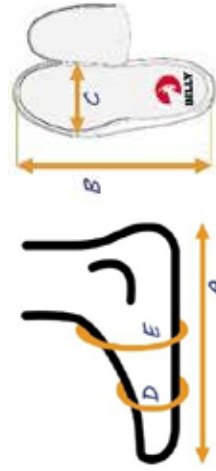

A	Actual foot or brace length
B	Actual shoe footbed length
C	Actual shoe footbed width at ball of foot
D	Circumference inside shoe at ball of foot*
E	Circumference inside shoe near ankle*

BILLY Footwear
Men's Sizing Chart
D (Men's Medium) Width Shoes

* By removing the inserts inside the shoes, the circumferences will increase 1/2" - 9/16" (1.3cm - 1.4cm) depending on the shoe size selected.

** The measurements shown here were taken with the laces loosely tied. The laces provide adjustability at the "E" location. Tighten laces to achieve desired fit.