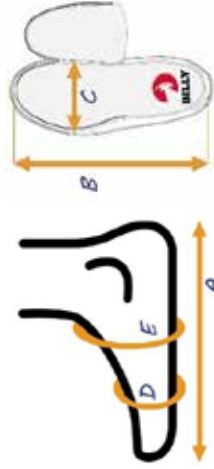

A	Actual foot or brace length
B	Actual shoe footbed length
C	Actual shoe footbed width at ball of foot
D	Circumference inside shoe at ball of foot*
E	Circumference inside shoe near ankle*

BILLY Footwear
Men's Sizing Chart
6E (Men's Extra-Wide) Width Shoes

* By removing the inserts inside the shoes, the circumferences will increase 1/2" - 9/16" (1.3cm - 1.4cm) depending on the shoe size selected.

** The measurements shown here were taken with the laces loosely tied. The laces provide adjustability at the "E" location. Tighten laces to achieve desired fit.

	Size 7	Size 7.5	Size 8	Size 8.5	Size 9	Size 9.5	Size 10	Size 10.5	Size 11	Size 11.5	Size 12	Size 13	Size 14
See above for A, B, C, D and E definitions.	Men's EU 40 UK 6.5	Men's EU 40-41 UK 7	Men's EU 41 UK 7.5	Men's EU 41-42 UK 8	Men's EU 42 UK 8.5	Men's EU 42-43 UK 9	Men's EU 43 UK 9.5	Men's EU 43-44 UK 10	Men's EU 44 UK 10.5	Men's EU 44-45 UK 11	Men's EU 45 UK 11.5	Men's EU 46 UK 12.5	Men's EU 47 UK 13.5
A	9-3/4" (24.8 cm)	9-7/8" (25.1 cm)	10-1/8" (25.7 cm)	10-1/4" (26.0 cm)	10-3/8" (26.3 cm)	10-5/8" (27.0 cm)	10-3/4" (27.3 cm)	11" (27.9 cm)	11-1/8" (28.3 cm)	11-3/8" (28.9 cm)	11-1/2" (29.2 cm)	11-3/4" (29.8 cm)	12" (30.5 cm)
B	10-1/8" (25.7 cm)	10-1/4" (26.0 cm)	10-1/2" (26.7 cm)	10-5/8" (27.0 cm)	10-3/4" (27.3 cm)	11" (27.9 cm)	11-1/8" (28.3 cm)	11-3/8" (28.9 cm)	11-1/2" (29.2 cm)	11-3/4" (29.8 cm)	11-7/8" (30.2 cm)	12-1/8" (30.8 cm)	12-3/8" (31.4 cm)
C ("6E" width)	3-7/8" (9.8 cm)	3-15/16" (10.0 cm)	4" (10.2 cm)	4-1/16" (10.3 cm)	4-1/8" (10.5 cm)	4-3/16" (10.6 cm)	4-1/4" (10.8 cm)	4-5/16" (11.0 cm)	4-3/8" (11.1 cm)	4-7/16" (11.3 cm)	4-1/2" (11.4 cm)	4-5/8" (11.7 cm)	4-3/4" (12.1 cm)
D	10" (25.4 cm)	10-1/8" (25.7 cm)	10-1/4" (26.0 cm)	10-3/8" (26.3 cm)	10-1/2" (26.7 cm)	10-5/8" (27.0 cm)	10-3/4" (27.3 cm)	10-7/8" (27.6 cm)	11" (27.9 cm)	11-1/8" (28.3 cm)	11-1/4" (28.6 cm)	11-1/2" (29.2 cm)	11-3/4" (29.8 cm)
E** (Adjustable)	11-3/4" (29.8 cm)	11-7/8" (30.2 cm)	12" (30.5 cm)	12-1/8" (30.8 cm)	12-1/4" (31.1 cm)	12-3/8" (31.4 cm)	12-1/2" (31.8 cm)	12-5/8" (32.1 cm)	12-3/4" (32.4 cm)	12-7/8" (32.7 cm)	13" (33.0 cm)	13-1/4" (33.7 cm)	13-1/2" (34.3 cm)
6E-Width Men's Comfort Low Tops